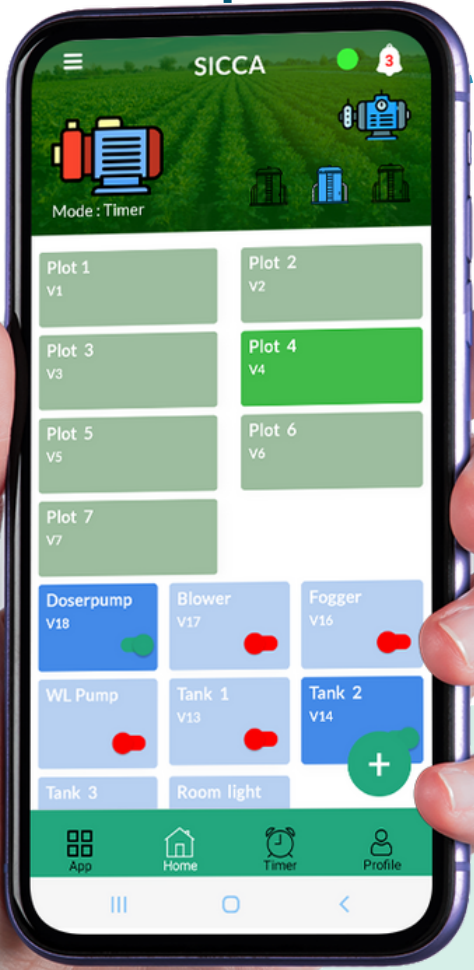

## Wireless Valve Node (RTU)

Single controller 36 wireless valves

LoRa local wireless connectivity

Wireless valves can be operated up to 2 km from the water pump

Security feedback to ensure valves are on before pump is triggered

Wireless valves ensure no change to existing pipeline structure, no extra expenses

Wireless Valve

**Timer and Scheduler** based Irrigation and Fertigation management

# Irrigation and Fertigation Management

**Complete Control of your farm's Irrigation and fertigation from your Mobile Phone.**

**Quantitative and timely fertilizer management through Sicca system reduces nutrient wastage.**

## SICCA Mobile App

**4G Wireless Connectivity**  
Connects controller with Mobile from anywhere

**LoRa Wireless Connectivity**

**Upto 60 Valves**  
24 Wired + 36 Wireless