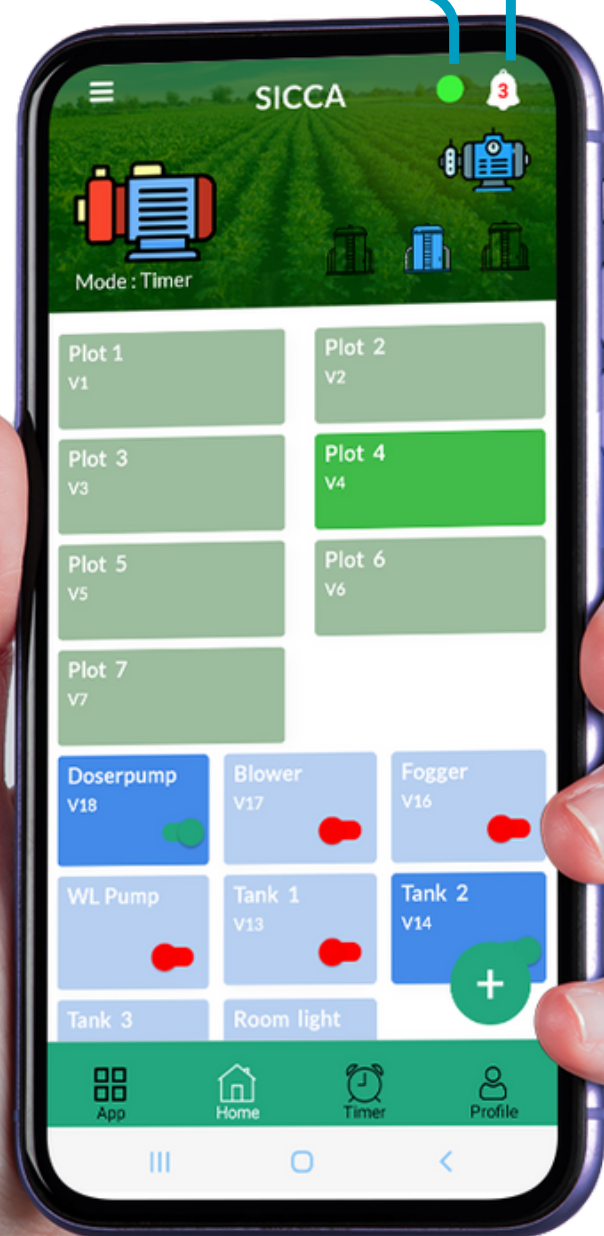

# SICCA AUTOMATION

Complete Control of your farm from your Mobile Phone.  
Now there is no need to depend on labor for farm operations.

SICCA Controller

Displays the status of electricity

Monitors the farm status and notifies the farmer

Supports up to **60 valves**  
24 wired & 18 wireless valves

**5 to 50 acres** of land coverage with single controller

Supports Doser pump, **Booster pump, fogger pump, Fan-pad** arrangement etc

**Precision Farming:** Monitor and control micro-climatic parameters using sensors

**Sensor-based** temperature, humidity and light control possible

No physical configuration is required

Automatic Sand Filter Backwash

Smart Technology For Smart Farmers

mySICCA.com

## Wireless Valve Node (RTU)

Single controller 36 wireless valves

LoRa local wireless connectivity

Wireless valves can be operated up to 2 km from the water pump

Security feedback to ensure valves are on before pump is triggered