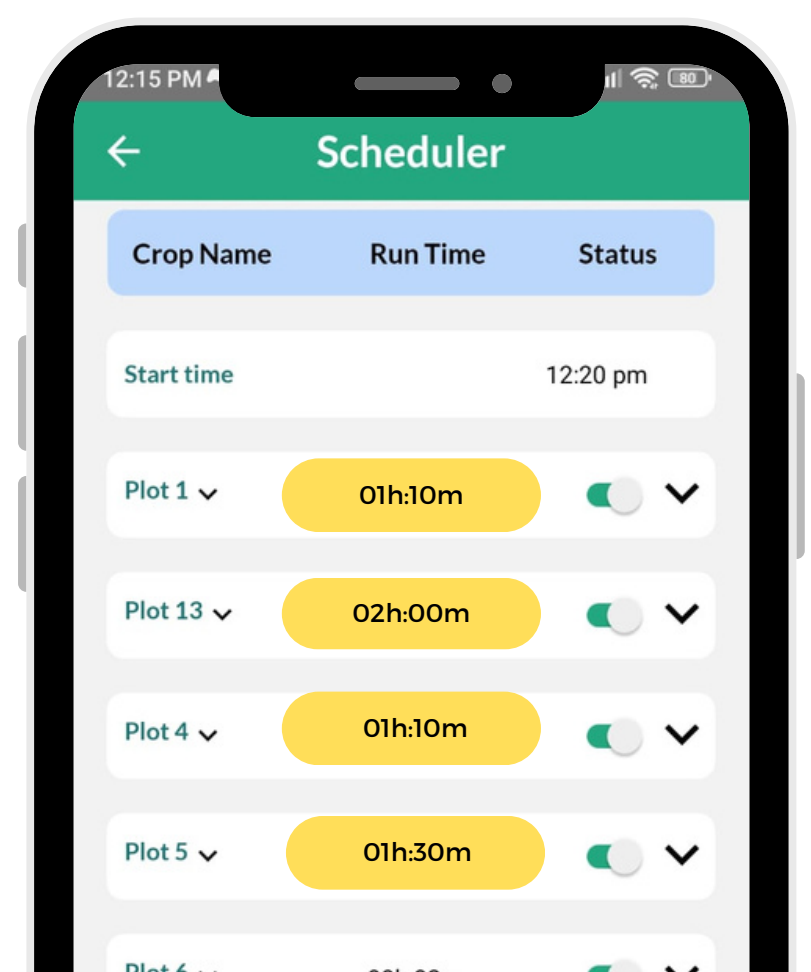

## Wireless Valve Node (RTU)

Single controller 36 wireless valves

LoRa local wireless connectivity

Wireless valves can be operated up to 2 km from the water pump

Security feedback to ensure valves are on before pump is triggered

Wireless valves ensure no change to existing pipeline structure, no extra expenses

Wireless Valve

**Timer and Scheduler** based Irrigation and Fertigation management

# Irrigation and Fertigation Management

**Complete Control of your farm's Irrigation and fertigation from your Mobile Phone.**

**Quantitative and timely fertilizer management through Sicca system reduces nutrient wastage.**